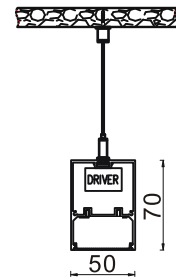

TLI-PL5070

Size

Product Specifications

Product model	Size	Color temperature	Power	Input voltage
TLI-PL5070-06-20W	L600×W50×H70mm	3000K/4000K/6000K	20W	AC100-277V AC200-240V
TLI-PL5070-12-40W	L1196×W50×H70mm		40W	
TLI-PL5070-18-60W	L1790×W50×H70mm		60W	
TLI-PL5070-24-80W	L2386×W50×H70mm		80W	

Photometrics

STRAIGHT JOINER ONLY

This extrusion can be joined only in a linear application, therefore no corners or angles are applicable.