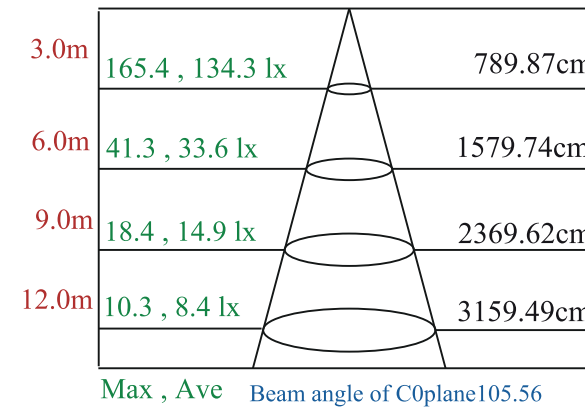

TLI-PL5070

Size

Product Specifications

Product model	Size	Color temperature	Power	Input voltage
TLI-PL5070-06-20W	L600×W50×H70mm	3000K/4000K/6000K	20W	AC100-277V AC200-240V
TLI-PL5070-12-40W	L1196×W50×H70mm		40W	
TLI-PL5070-18-60W	L1790×W50×H70mm		60W	
TLI-PL5070-24-80W	L2386×W50×H70mm		80W	

Photometrics

STRAIGHT JOINER ONLY

This extrusion can be joined only in a linear application, therefore no corners or angles are applicable.